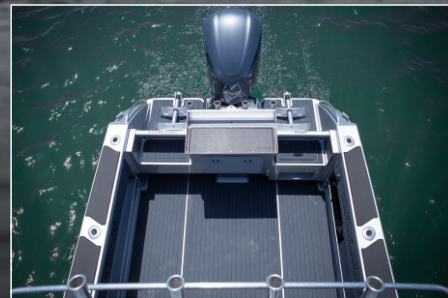

**DARK GREY OVER BLACK
STRAIGHT LINES**