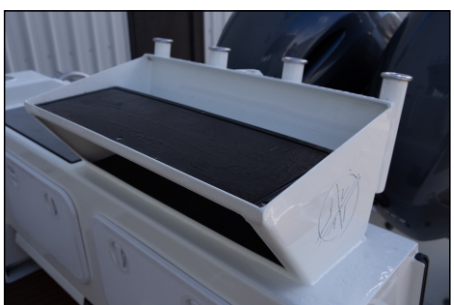

LARGE BOX STYLE BAIT STATION